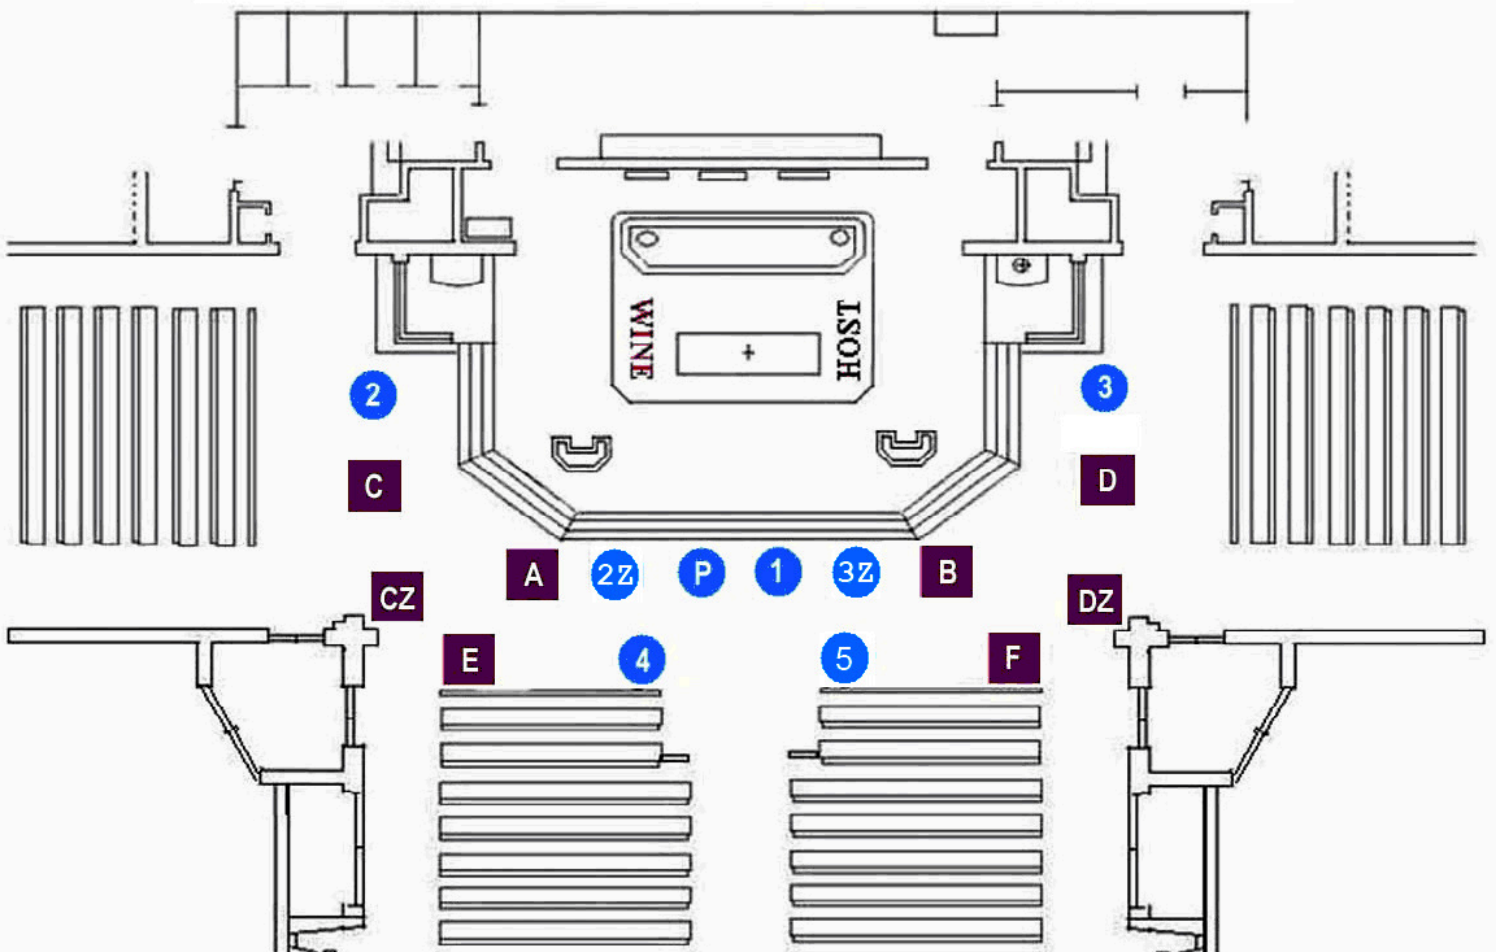

Regular Mass - Communion Stations

Large Mass Communion Stations

2Z 5 3Z... Hosts 1 A.. Coordinators B E F... Wine

**** Not to scale -- Only use for OLR Eucharistic Minister's Station Reference