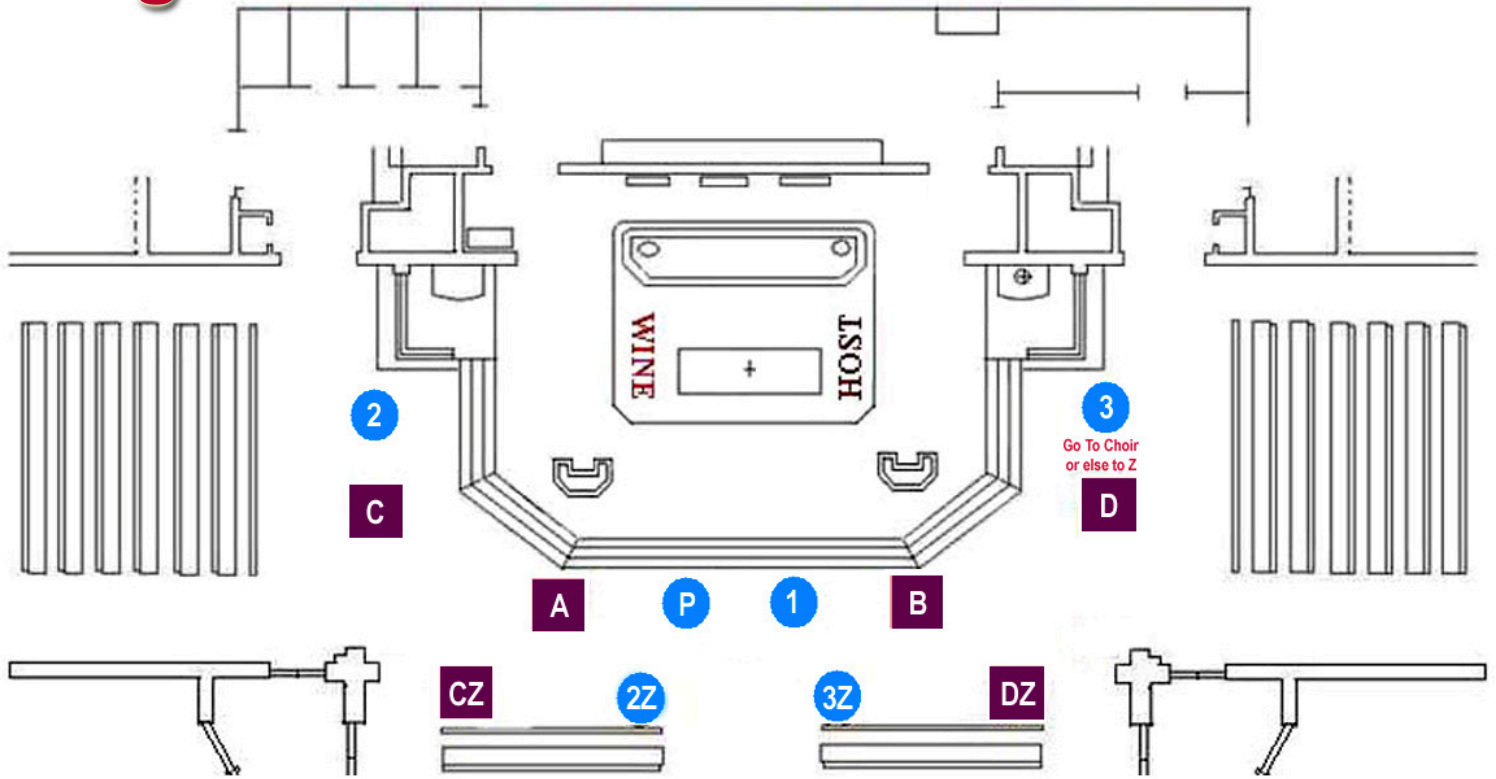

Regular Mass - Communion Stations

Large Mass Communion Stations

2Z 5 3Z... Hosts 1 A.. Coordinators B E F... Wine

**** Not to scale -- Only use for OLR Eucharistic Minister's Station Reference