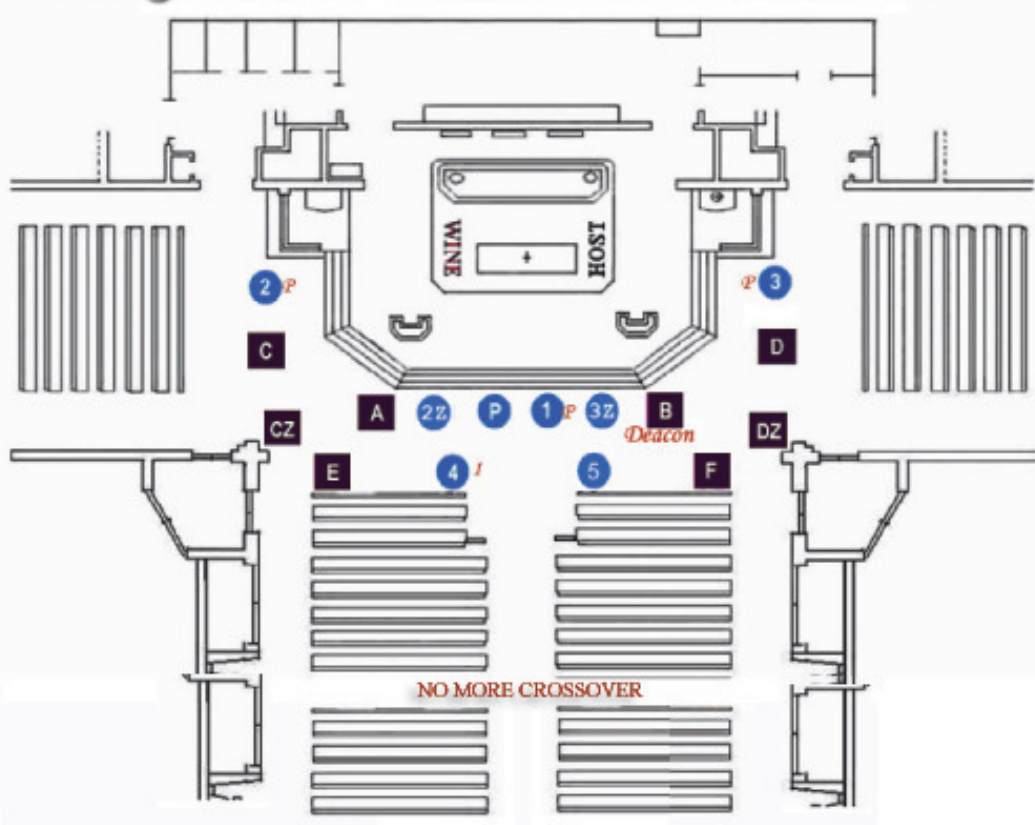

Regular Mass - Communion Stations

Large Mass Communion Stations

2Z 5 3Z... Hosts 1 A... Coordinators B E F... Wine Choir 6 G

**** Not to scale -- Only use for OLR Eucharistic Minister's Station Reference

Bumping when there are multiple Priests and Deacon are noted in red next to 1, 2, 3, 4 and B.