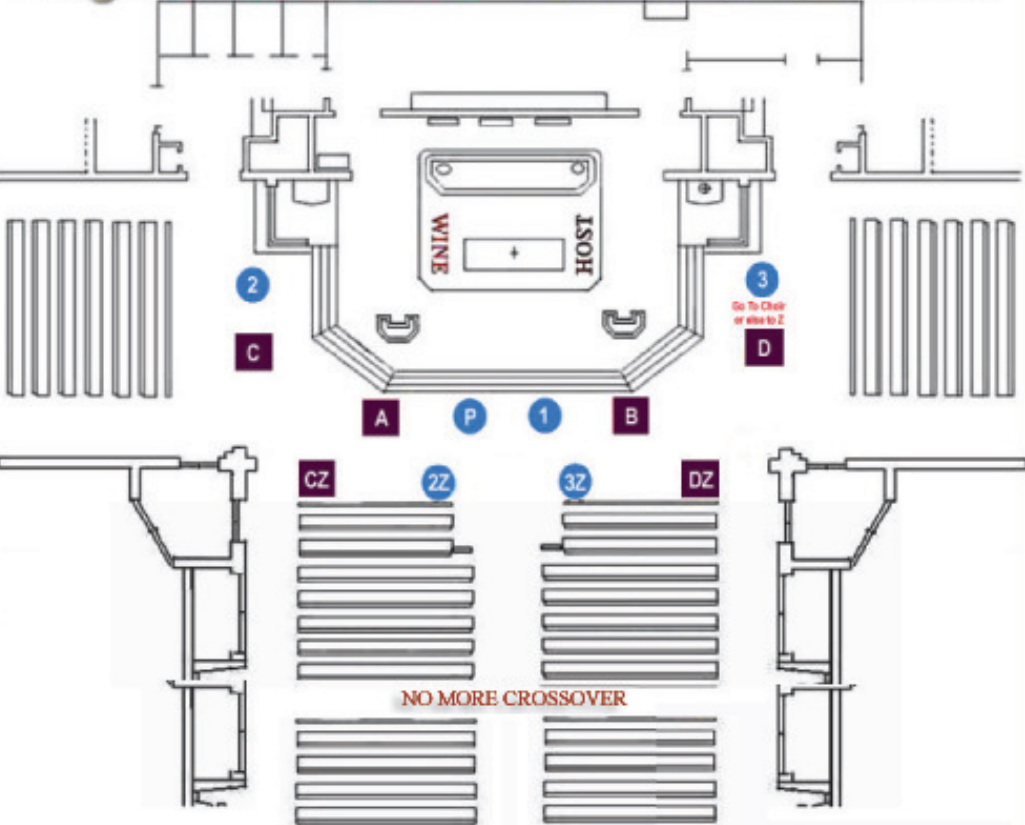

Regular Mass - Communion Stations

Large Mass Communion Stations

2Z 5 3Z... Hosts 1 A... Coordinators B E F... Wine Choir 6 G

**** Not to scale -- Only use for OLR Eucharistic Minister's Station Reference

Bumping when there are multiple Priests and Deacon are noted in red next to 1, 2, 3, 4 and B.